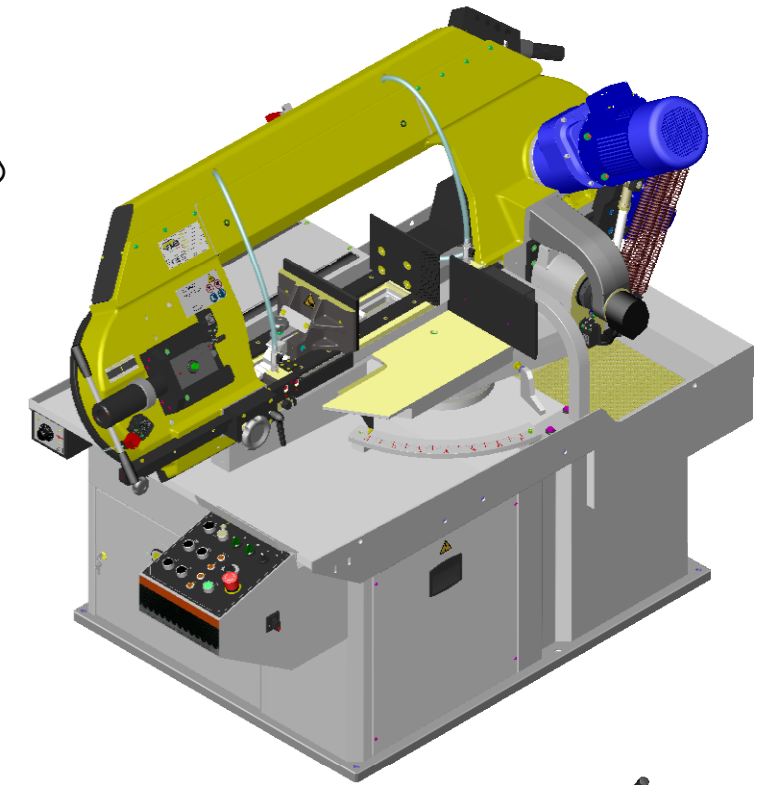

LAYOUT PEGASUS

950 mm ± 10mm
H PIANO DI TAGLIO
WORKTOP HEIGHT

2023 ±10 mm

771 ⁺²⁰₀ mm

1538 ±10 mm

1060 ±10 mm

1940 ±10 mm

CONTROL PANEL

	DATE	DESCRIPTION		
	05-04-2023	PEGASUS		
DRAWN BY	-	SCALE	SIZE	SHEET 1 OF 1
		1:15	A3	

THE INFORMATION IN THIS DRAWING IS THE SOLE PROPERTY OF F.M.B. Srl. ANY REPRODUCTION IN PART OF AS A WHOLE WITHOUT THE PERMISSION OF F.M.B. Srl IS PROHIBITED.