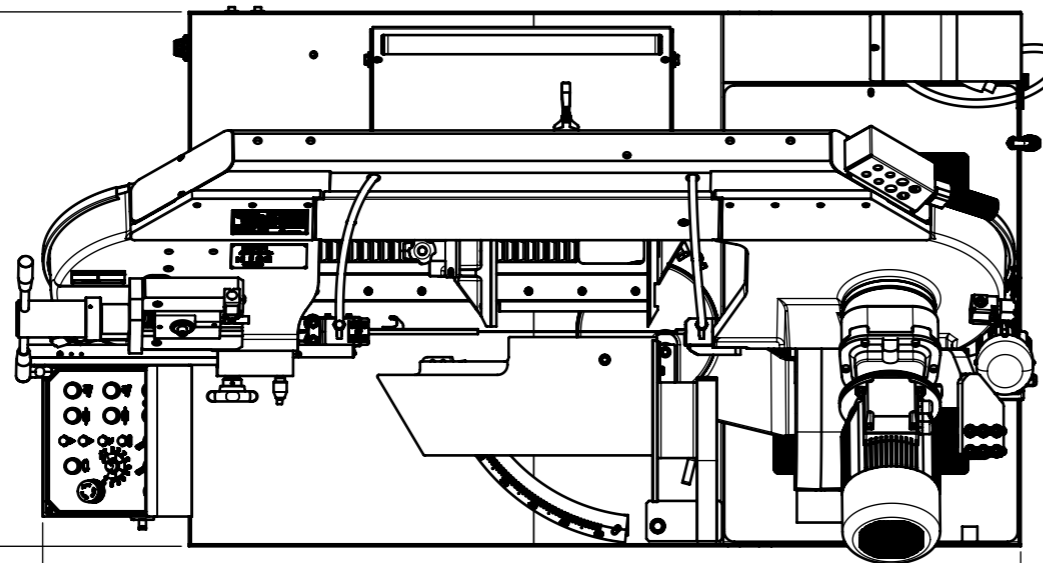

LAYOUT PEGASUS

950 mm ± 10mm
H PIANO DI TAGLIO
WORKTOP HEIGHT

2023 ±10 mm

771 ⁺²⁰₀ mm

1538 ±10 mm

1060 ±10 mm

1940 ±10 mm

CONTROL PANEL

	DATE	DESCRIPTION		
	05-04-2023	PEGASUS		
DRAWN BY	-	SCALE	SIZE	SHEET 1 OF 1
		1:15	A3	

THE INFORMATION IN THIS DRAWING IS THE SOLE PROPERTY OF F.M.B. Srl. ANY REPRODUCTION IN PART OF AS A WHOLE WITHOUT THE PERMISSION OF F.M.B. Srl IS PROHIBITED.