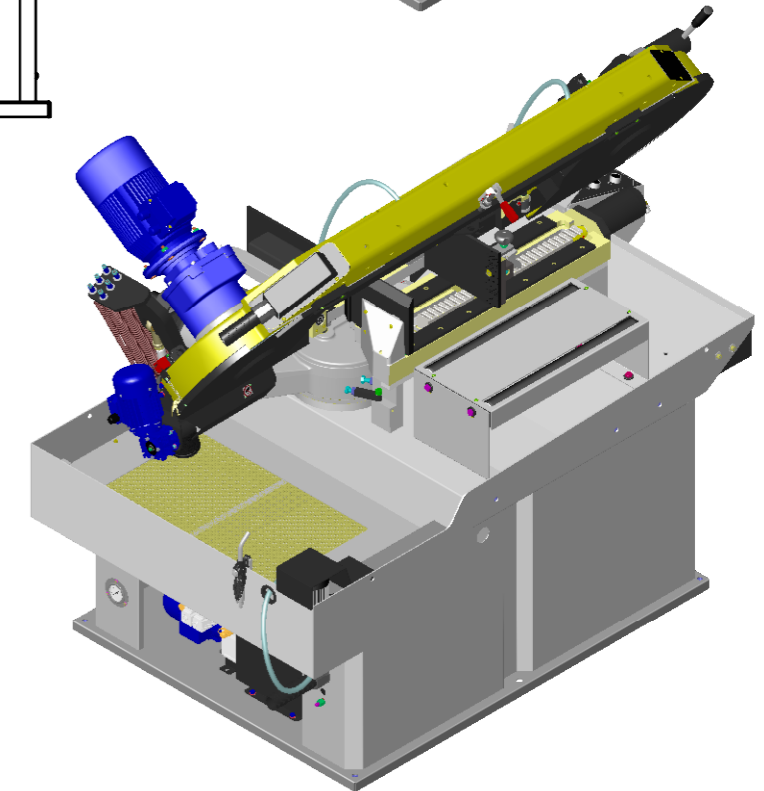

LAYOUT PEGASUS

950 mm ± 10mm
H PIANO DI TAGLIO
WORKTOP HEIGHT

2023 ±10 mm

771 ⁺²⁰₀ mm

1538 ±10 mm

1060 ±10 mm

1940 ±10 mm

CONTROL PANEL

	DATE	DESCRIPTION		
	05-04-2023	PEGASUS		
DRAWN BY	-	SCALE	SIZE	SHEET 1 OF 1
		1:15	A3	

THE INFORMATION IN THIS DRAWING IS THE SOLE PROPERTY OF F.M.B. Srl. ANY REPRODUCTION IN PART OF AS A WHOLE WITHOUT THE PERMISSION OF F.M.B. Srl IS PROHIBITED.