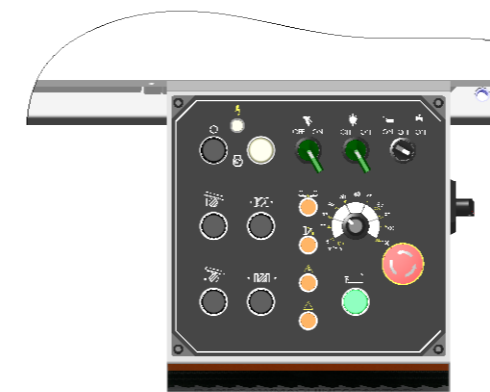

LAYOUT PEGASUS

950 mm ± 10mm
H PIANO DI TAGLIO
WORKTOP HEIGHT

2023 ±10 mm

771 ⁺²⁰₀ mm

1538 ±10 mm

1060 ±10 mm

1940 ±10 mm

CONTROL PANEL

	DATE	DESCRIPTION		
	05-04-2023	PEGASUS		
DRAWN BY	-	SCALE	SIZE	SHEET 1 OF 1
		1:15	A3	

THE INFORMATION IN THIS DRAWING IS THE SOLE PROPERTY OF F.M.B. Srl. ANY REPRODUCTION IN PART OF AS A WHOLE WITHOUT THE PERMISSION OF F.M.B. Srl IS PROHIBITED.