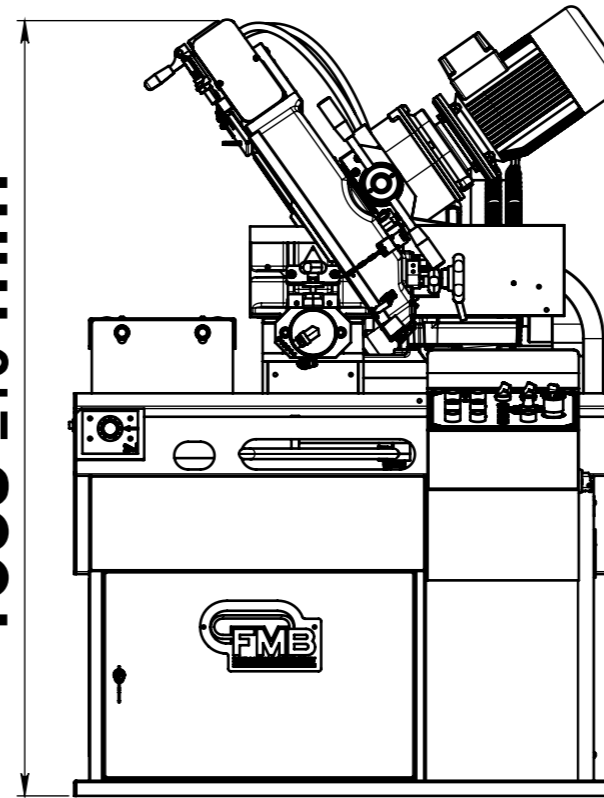

LAYOUT PEGASUS

950 mm ± 10mm
H PIANO DI TAGLIO
WORKTOP HEIGHT

2023 ±10 mm

771 ⁺²⁰₀ mm

1538 ±10 mm

1060 ±10 mm

1940 ±10 mm

CONTROL PANEL

	DATE	DESCRIPTION		
	05-04-2023	PEGASUS		
DRAWN BY	-	SCALE	SIZE	SHEET 1 OF 1
		1:15	A3	

THE INFORMATION IN THIS DRAWING IS THE SOLE PROPERTY OF F.M.B. Srl. ANY REPRODUCTION IN PART OF AS A WHOLE WITHOUT THE PERMISSION OF F.M.B. Srl IS PROHIBITED.