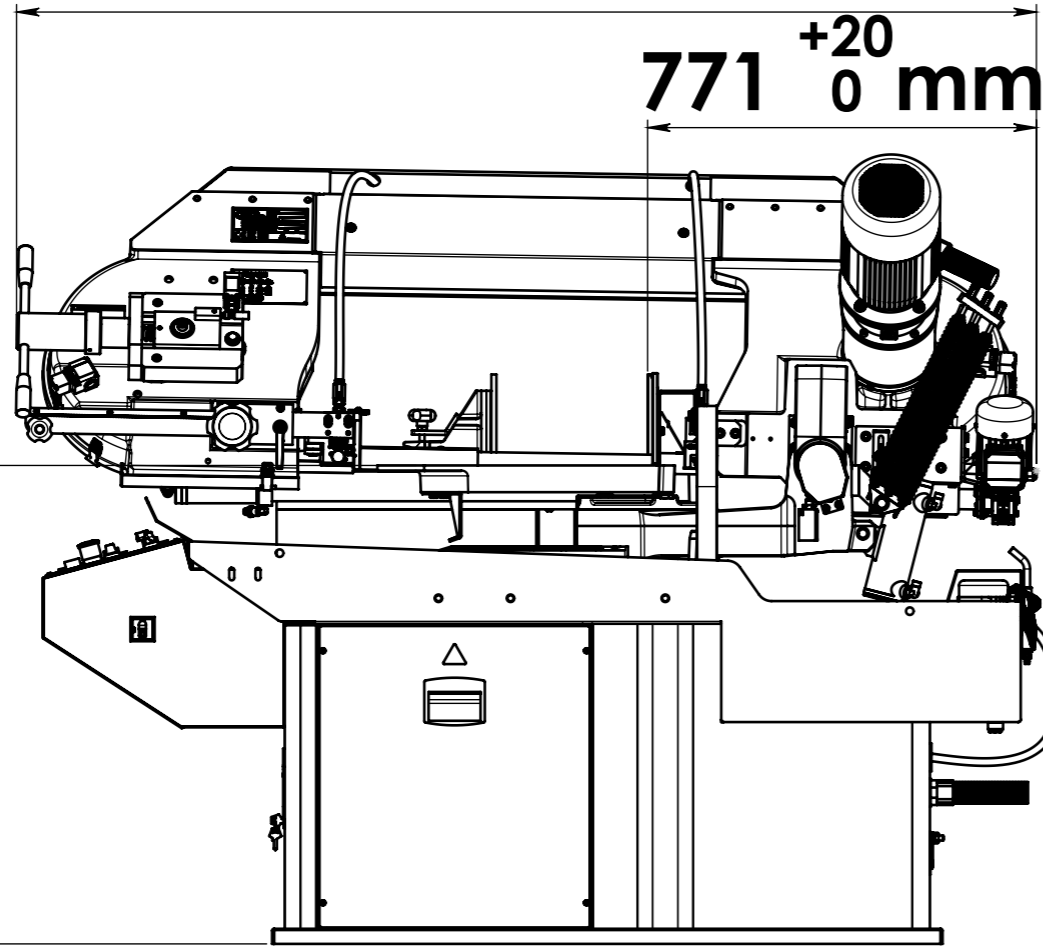

LAYOUT PEGASUS

950 mm ± 10mm
H PIANO DI TAGLIO
WORKTOP HEIGHT

2023 ±10 mm

771 ⁺²⁰₀ mm

1538 ±10 mm

1060 ±10 mm

1940 ±10 mm

CONTROL PANEL

	DATE	DESCRIPTION		
	05-04-2023	PEGASUS		
DRAWN BY	-	SCALE	SIZE	SHEET 1 OF 1
		1:15	A3	

THE INFORMATION IN THIS DRAWING IS THE SOLE PROPERTY OF F.M.B. Srl. ANY REPRODUCTION IN PART OF AS A WHOLE WITHOUT THE PERMISSION OF F.M.B. Srl IS PROHIBITED.